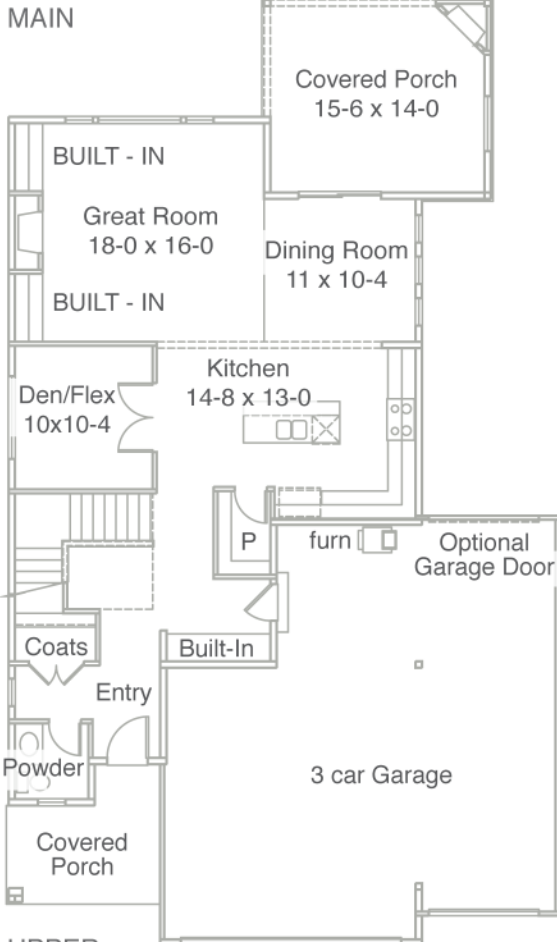

Hunter 6 - 2692 sq ft

2692 SQ. FT.

MAIN FLOOR: 1129 sq. ft.
UPPER FLOOR: 1563 sq. ft.
TOTAL: 2692 sq. ft.
GARAGE: 777 sq. ft.

For more info please contact:
Jennifer McAbee
253.861.8545 (call/text)
jennifermcabee@comcast.net