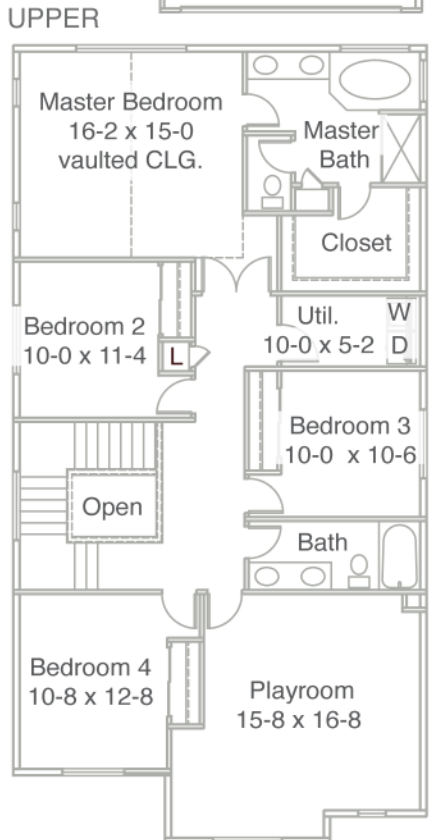

Hunter 6 - 2692 sq ft

2692 SQ. FT.

MAIN FLOOR: 1129 sq. ft.
UPPER FLOOR: 1563 sq. ft.
TOTAL: 2692 sq. ft.
GARAGE: 777 sq. ft.

For more info please contact:
Jennifer McAbee
253.861.8545 (call/text)
jennifermcabee@comcast.net