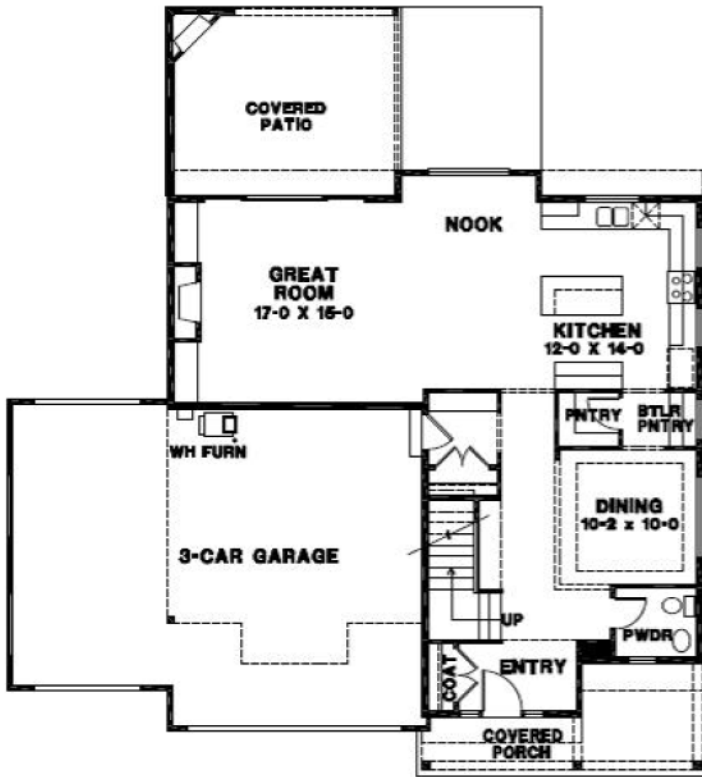

## Hunter 5 - 2575/2599 sq ft 3 Car Garage

2599

2575

LS2B-2599-3L		LS2-2575-3	
MAIN FLOOR	1107 SQ. FT.	MAIN FLOOR	1107 SQ. FT.
UPPER FLOOR	1492 SQ. FT.	UPPER FLOOR	1468 SQ. FT.
TOTAL	2599 SQ. FT.	TOTAL	2575 SQ. FT.
GARAGE	720 SQ. FT.	GARAGE	720 SQ. FT.