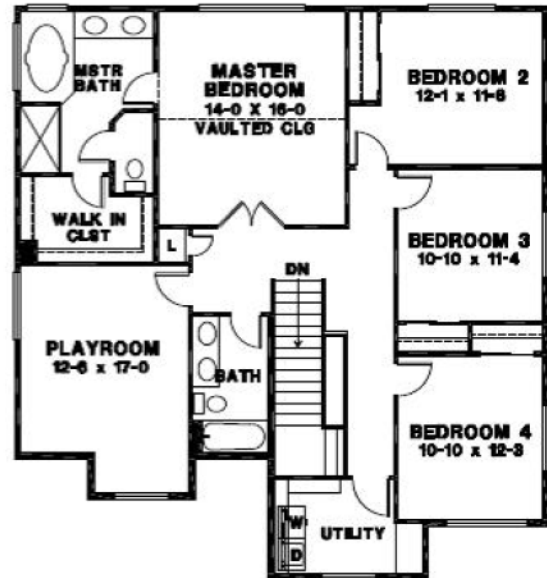

## Hunter 5 - 2575/2599 sq ft 3 Car Garage

2599

2575

LS2B-2599-3L		LS2-2575-3	
MAIN FLOOR	1107 SQ. FT.	MAIN FLOOR	1107 SQ. FT.
UPPER FLOOR	1492 SQ. FT.	UPPER FLOOR	1468 SQ. FT.
TOTAL	2599 SQ. FT.	TOTAL	2575 SQ. FT.
GARAGE	720 SQ. FT.	GARAGE	720 SQ. FT.