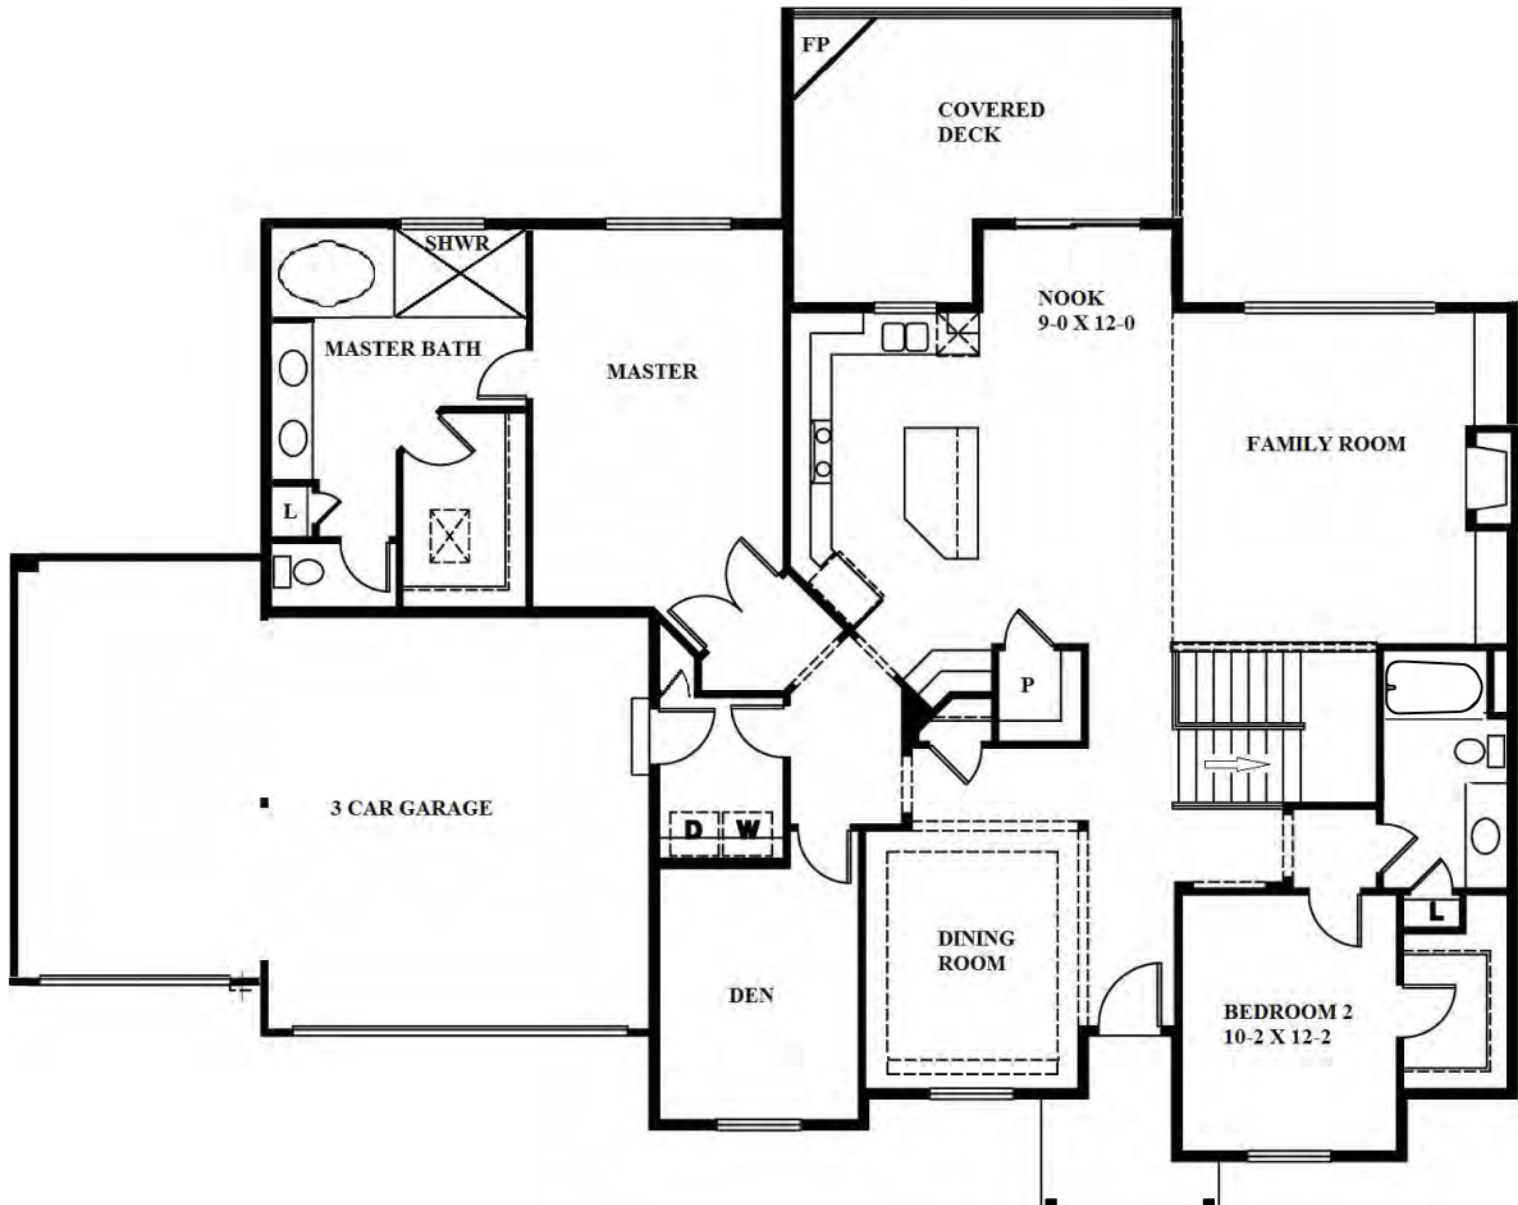

3114sq ft rambler + walk out basement

**MAIN FLOOR,
LOWER FLOOR,
TOTAL** **2042 SQ. FT.
1072 SQ. FT.
3114 SQ. FT**