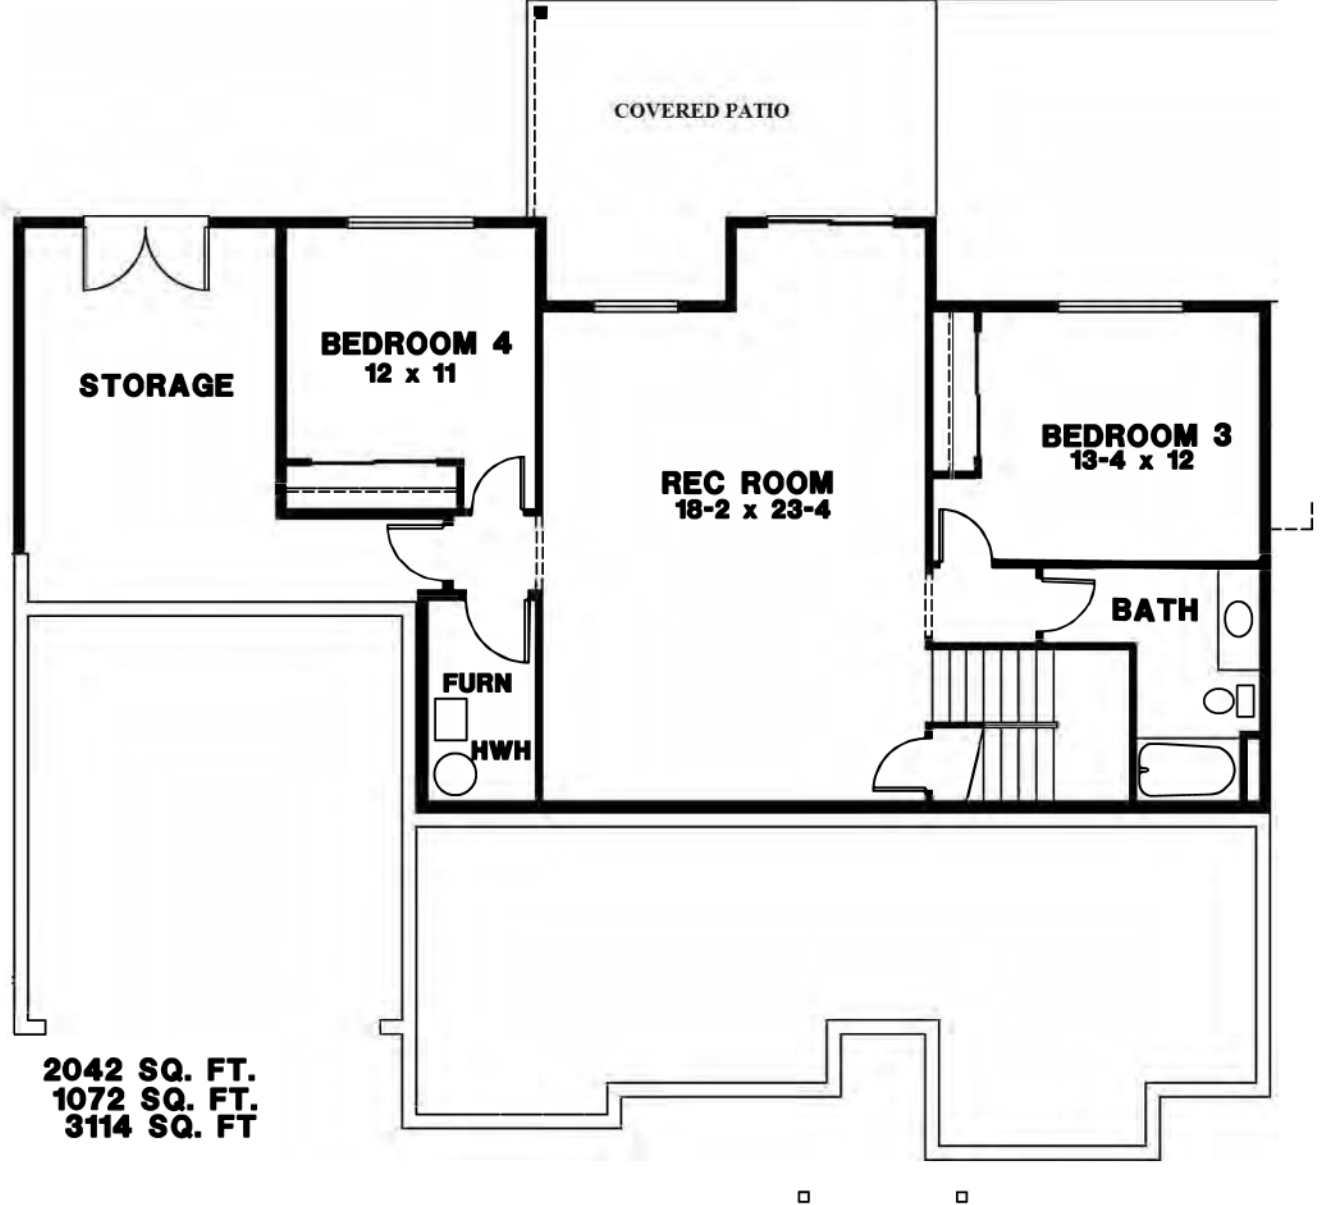

3114sq ft rambler + walk out basement

**MAIN FLOOR,
LOWER FLOOR,
TOTAL** **2042 SQ. FT.
1072 SQ. FT.
3114 SQ. FT**