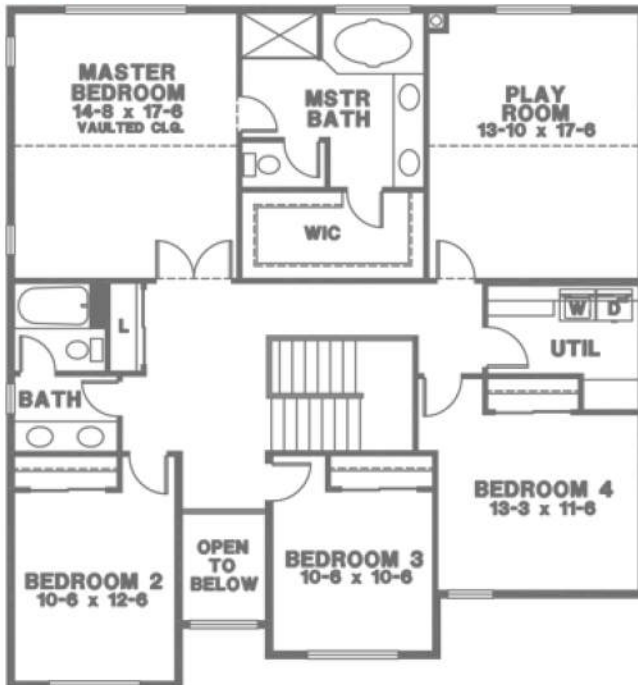

Hunter 11 - 3444 sq ft

MAIN FLOOR

UPPER FLOOR

MAIN FLOOR: 1710 SQ. FT.
UPPER FLOOR: 1654 SQ. FT.
TOTAL: 3464 SQ. FT.
GARAGE: 1105 SQ. FT.

For more info please contact:

Jennifer McAbee
253.861.8545 (call/text)
jennifermcabee@comcast.net