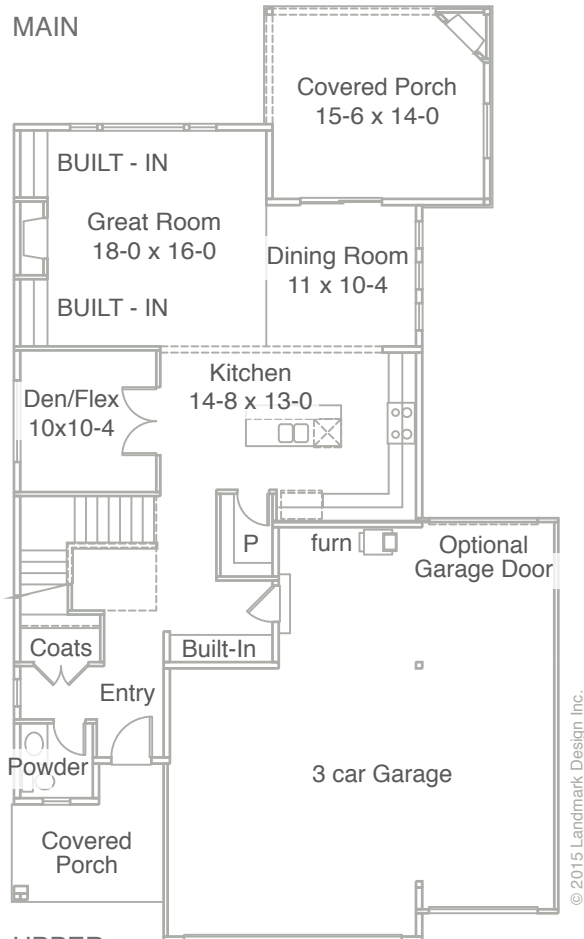

Hunter 6 - 2692 sq ft

MAIN

UPPER

2692 SQ. FT.

MAIN FLOOR: 1129 sq. ft.
 UPPER FLOOR: 1563 sq. ft.
 TOTAL: 2692 sq. ft.
 GARAGE: 777 sq. ft.

For more info please contact:

Jennifer McAbee

253.861.8545 (call/text)