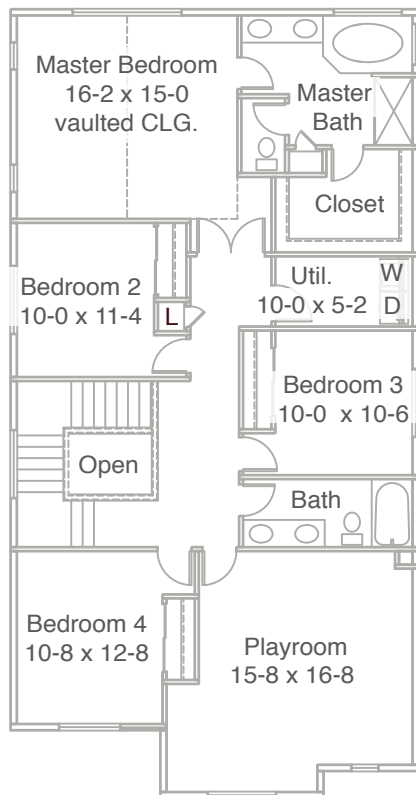

Hunter 6 - 2692 sq ft

MAIN

UPPER

2692 SQ. FT.

MAIN FLOOR: 1129 sq. ft.
 UPPER FLOOR: 1563 sq. ft.
 TOTAL: 2692 sq. ft.
 GARAGE: 777 sq. ft.

For more info please contact:

Jennifer McAbee

253.861.8545 (call/text)